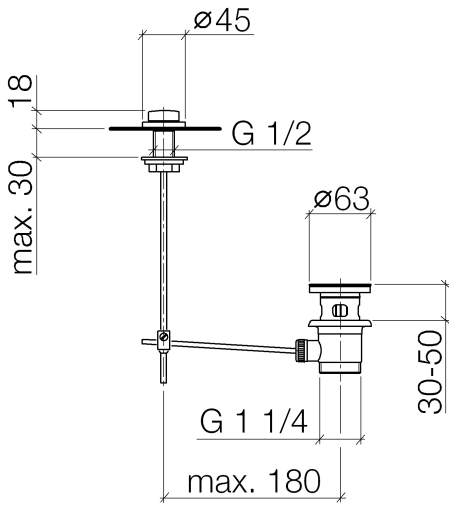

Basin Waste with knob for deck mounting 1 1/4" - Brushed Chrome

IMO

10 200 970

Fits: IMO, LULU, MADISON, MEM, TARA,
CL.1, LISSÉ, VAIA, META, CYO

	Brushed Chrome	10 200 970-93
	Chrome	10 200 970-00
	Brushed Platinum	10 200 970-06
	Platinum	10 200 970-08
	Durabass (23kt Gold)	10 200 970-09
	Dark Chrome	10 200 970-19
	Light Gold	10 200 970-26
	Brushed Light Gold	10 200 970-27
	Brushed Durabass (23kt Gold)	10 200 970-28
	Matte Black	10 200 970-33
	Brushed Bronze	10 200 970-42
	Brushed Champagne (22kt Gold)	10 200 970-46
	Champagne (22kt Gold)	10 200 970-47
	Brushed Dark Platinum	10 200 970-99

Basin Waste with knob for deck mounting 1 1/4" - Brushed Chrome

IMO

10 200 970

Only suitable for basins with an overflow.

10 200 970

10 200 970

Parts for other finishes can be found here: [Chrome](#)

Spare parts list

No.	Item Number	Name	Quantity used	Delivery time
1	09 21 33 001-93	handle	1	20
2	09 14 10 007 90	seal	2	2
3	09 31 09 004-93	pull-rod	1	20
4	09 18 40 022-93	sleeve	1	20
5	09 14 10 095 90	seal	1	2
6	09 14 05 012 90	seal	1	2
7	09 14 40 001 90	seal	1	60
8	09 23 10 010 90	nut	1	2
9	90 11 01 001 00-93	pop-up waste	1	20