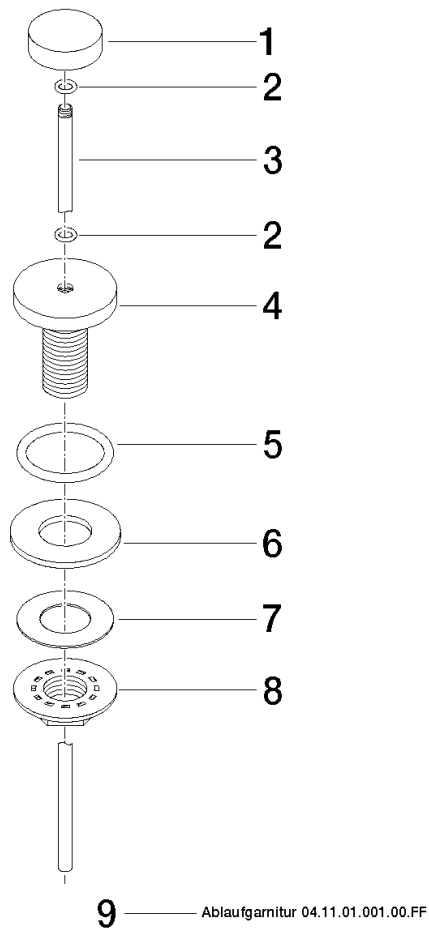

Basin Waste with knob for deck mounting 1 1/4" - Brushed Chrome

IMO

10 200 970

Fits: IMO, LULU, MADISON, MEM, TARA,
CL.1, LISSÉ, VAIA, META, CYO

	Brushed Chrome	10 200 970-93
	Chrome	10 200 970-00
	Brushed Platinum	10 200 970-06
	Platinum	10 200 970-08
	Durabass (23kt Gold)	10 200 970-09
	Dark Chrome	10 200 970-19
	Light Gold	10 200 970-26
	Brushed Light Gold	10 200 970-27
	Brushed Durabass (23kt Gold)	10 200 970-28
	Matte Black	10 200 970-33
	Brushed Bronze	10 200 970-42
	Brushed Champagne (22kt Gold)	10 200 970-46
	Champagne (22kt Gold)	10 200 970-47
	Brushed Dark Platinum	10 200 970-99

Basin Waste with knob for deck mounting 1 1/4" - Brushed Chrome

IMO

10 200 970

Only suitable for basins with an overflow.

10 200 970

10 200 970

Parts for other finishes can be found here: [Chrome](#)

Spare parts list

No.	Item Number	Name	Quantity used	Delivery time
1	09 21 33 001-93	handle	1	20
2	09 14 10 007 90	seal	2	2
3	09 31 09 004-93	pull-rod	1	20
4	09 18 40 022-93	sleeve	1	20
5	09 14 10 095 90	seal	1	2
6	09 14 05 012 90	seal	1	2
7	09 14 40 001 90	seal	1	60
8	09 23 10 010 90	nut	1	2
9	90 11 01 001 00-93	pop-up waste	1	20